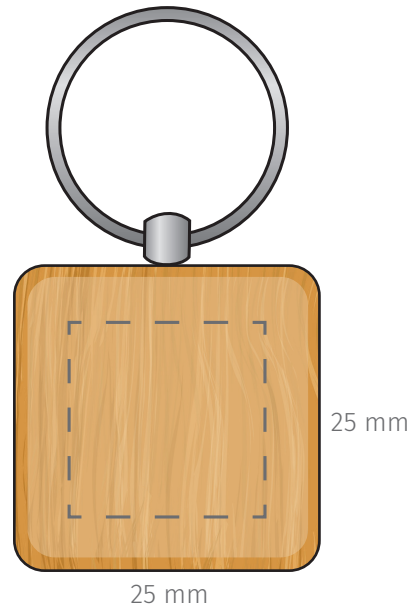

TEMPLATE:
■ FRONTIER SQUARE KEYPING

Item shown at 100% actual size when viewed on A4 paper

BRANDING - Pad, Engrave

Max branding area 25 x 25mm